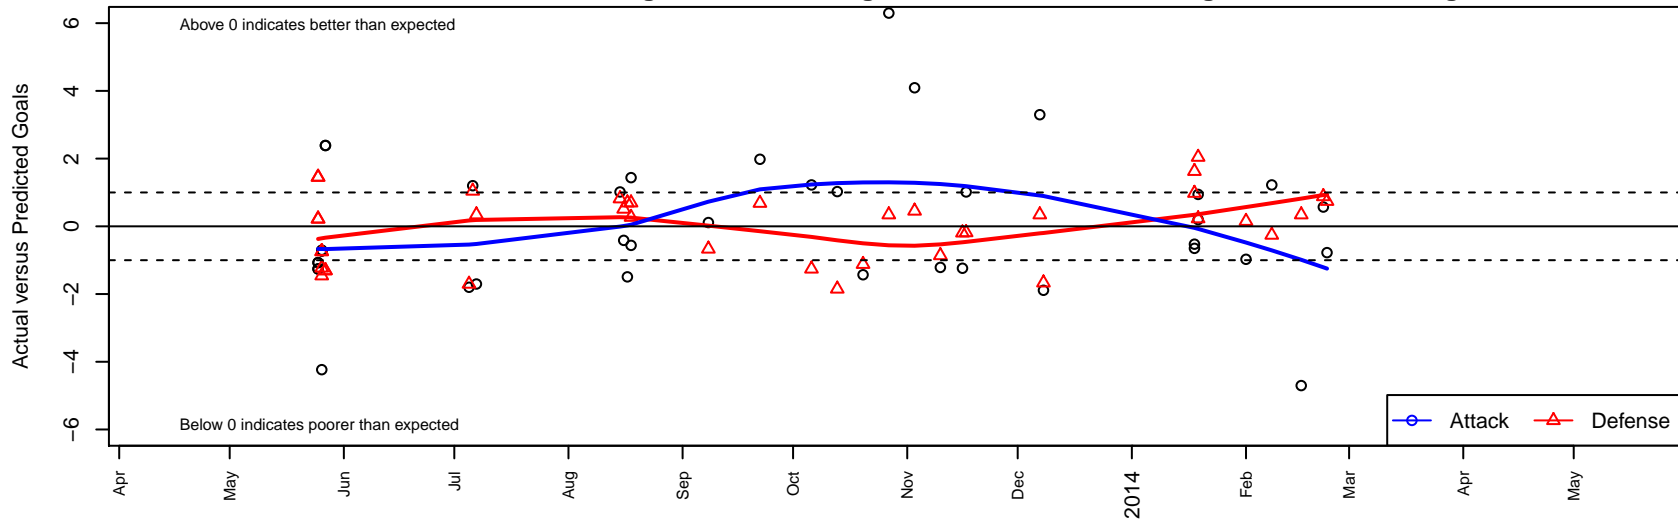

RSA Elite B96

South Hill SC
 Puyallup, WA
 B96 total strength=1606
 attack=18.85 defense=14.13
 fall league = PSPL WSPL/Classic U17
 notes= Klein 2012, 2013
 alt names used:
 RSA Elite B96
 RSA Elite B96-Klein
 RAINIER SOCCER ALLIANCE RSA ELITE B96
 RSA Elite Klein
 RAINIER SOCCER ALLIANCE RSA ELITE B96
 RAINIER SOCCER ALLIANCE RSA ELITE B96

Venues played:
 Rogue Memorial BU16-17
 Sounders FC Cup BU17
 Bigfoot Gold U17
 PSPL WSPL/Classic U17
 Portland Winter Showcase U17
 WA Cup BU15-17 Boys U17 Gold/Silver U17

RSA Elite B96
 Dots are actual minus expected GF (blue circles) and GA (red triangles).
 Blue line is smoothed change in attack strength. Red is smoothed change in defense strength.